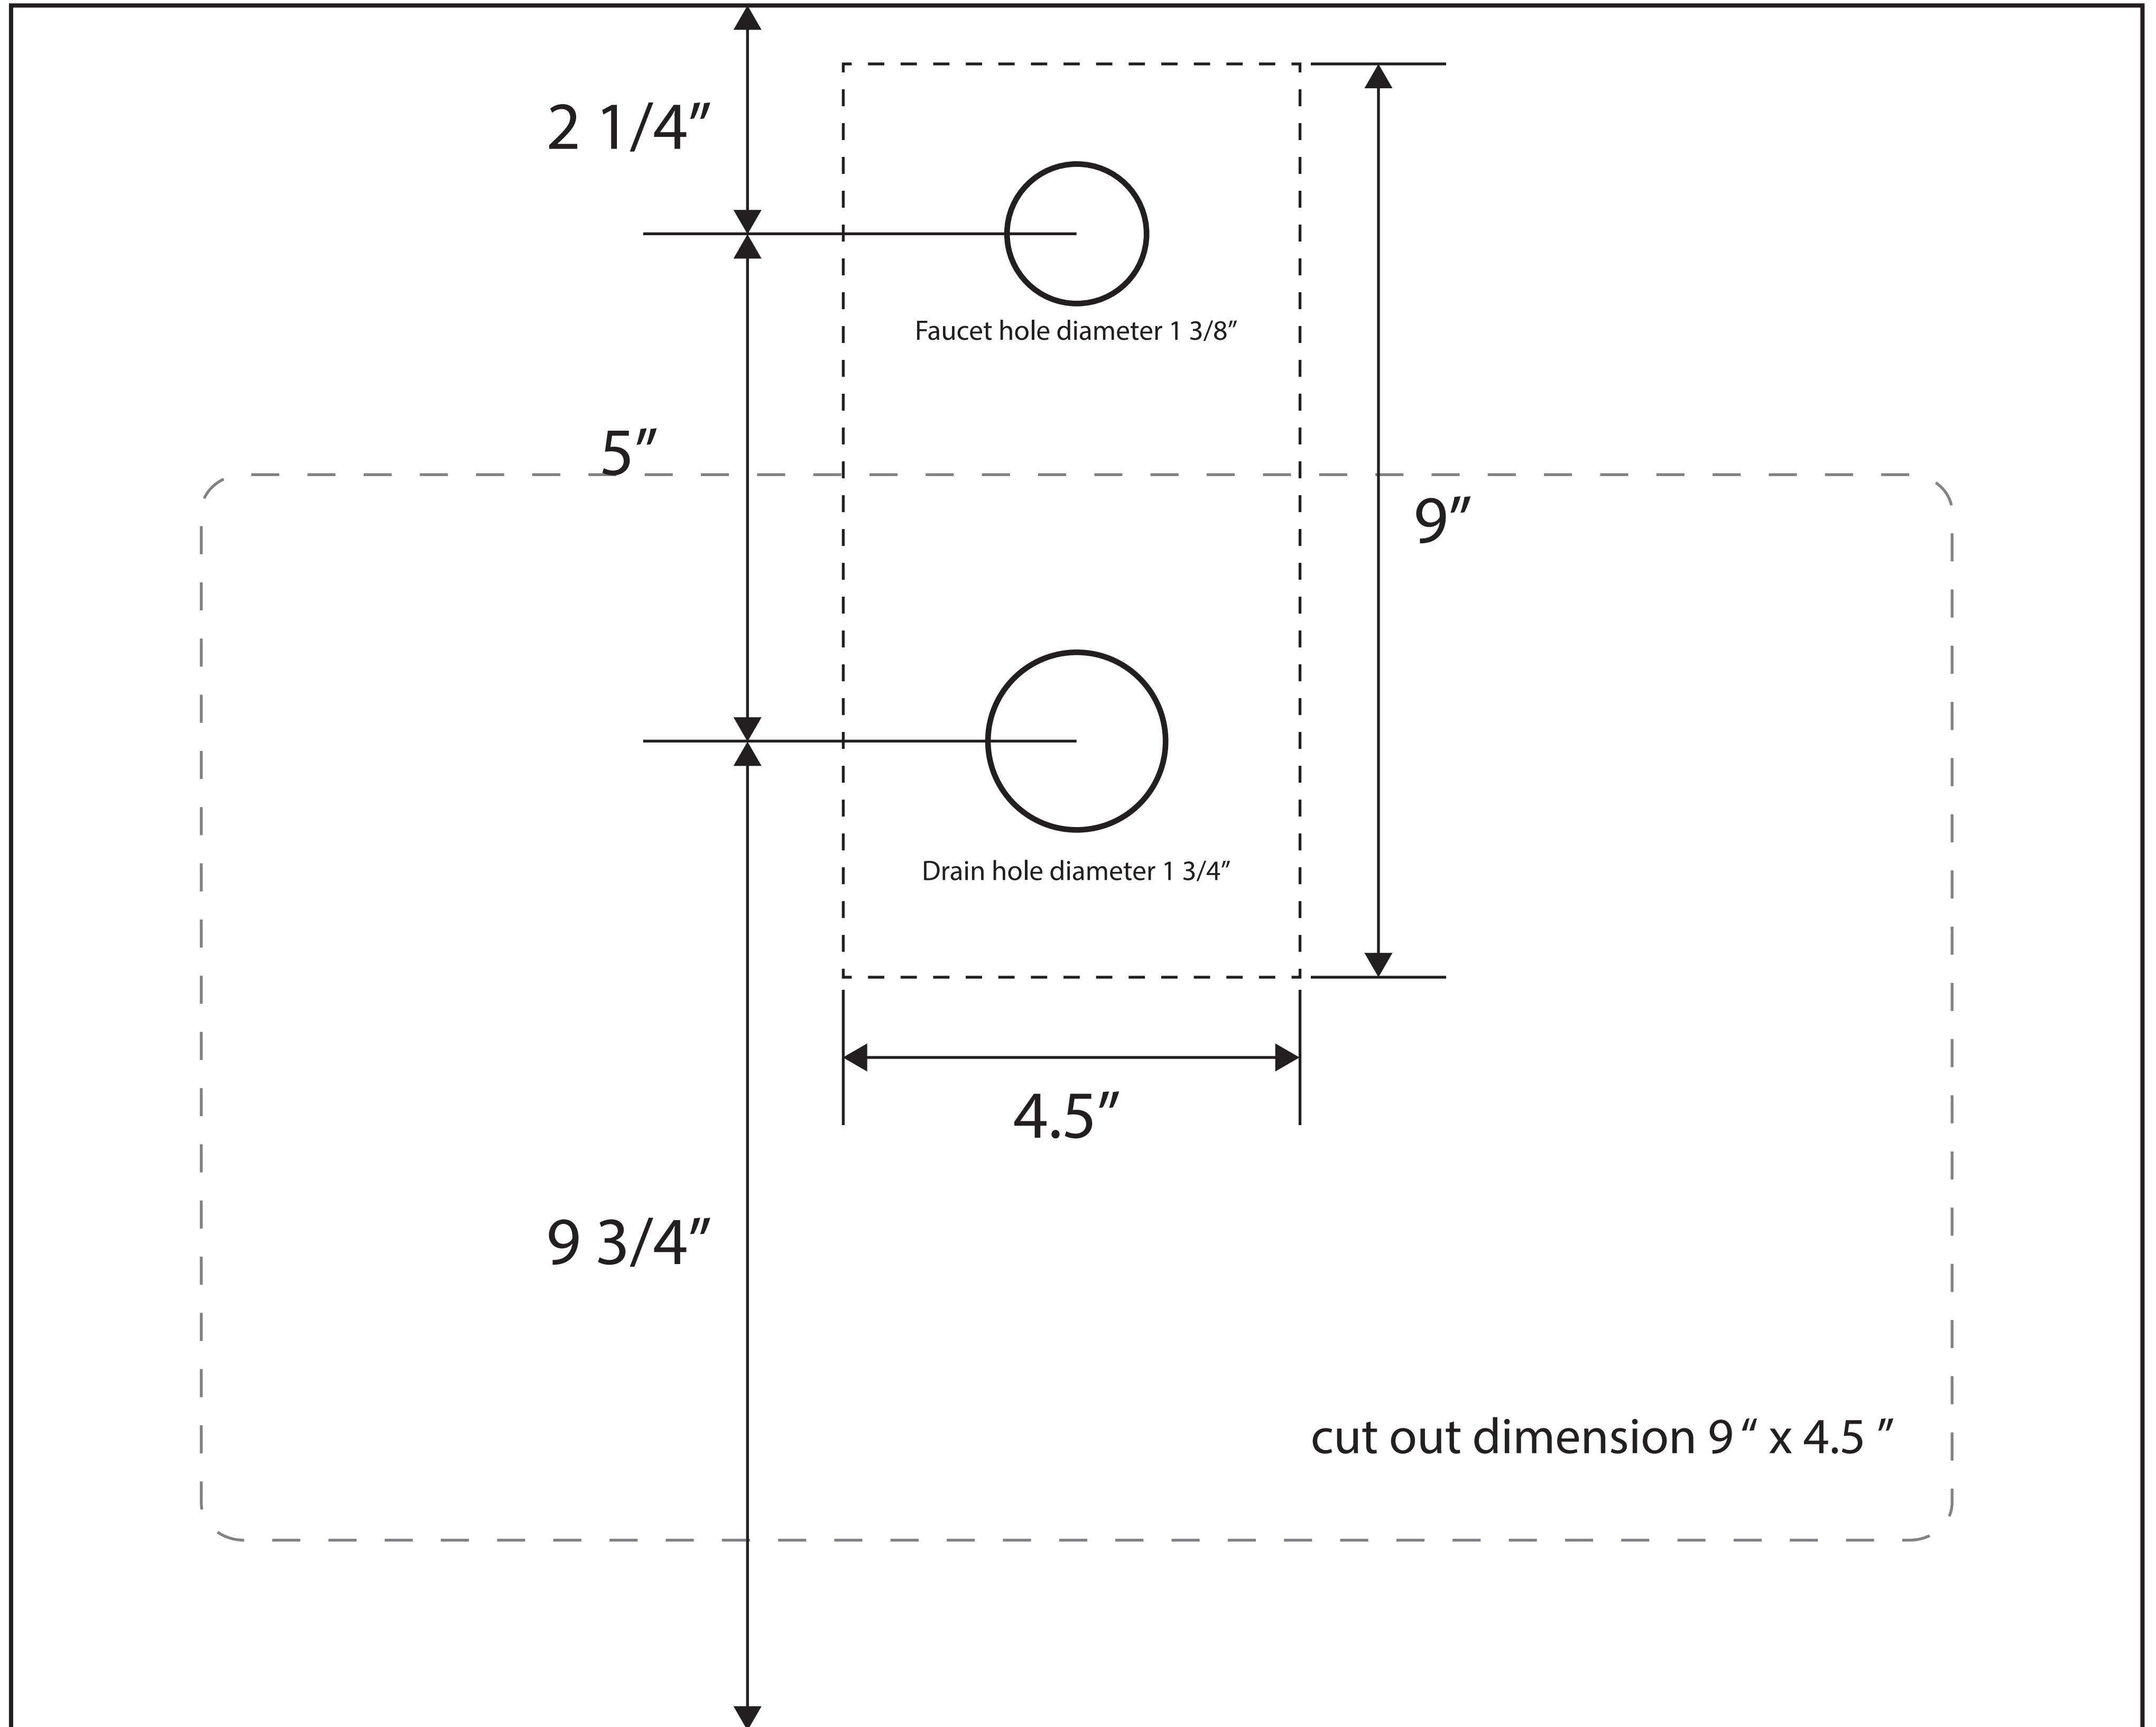

19 1/4"

Top View

17 3/4"

cut out dimension 9" x 4.5"